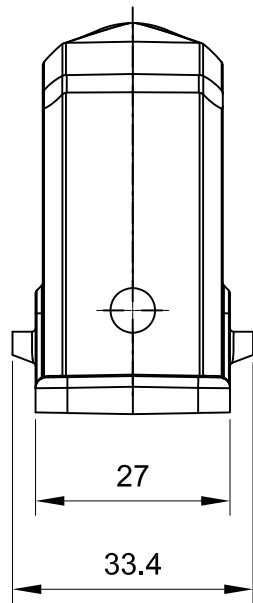

B

B

C

C

D

D

 All Dimensions in mm Original Size DIN A4	Date 2020-01-23	Drawing No. TC0416782	Rev. A00	Scale 1:1
	 InKonn® InKonn (Suzhou) Electric Technology Co.,Ltd.	Part No. 10 02 003 0101	Created by Shuxu Huang	Checked by Yiyi Luo
Type Name HMA3-SE-DB-M20				

1

2

3

4

5

6