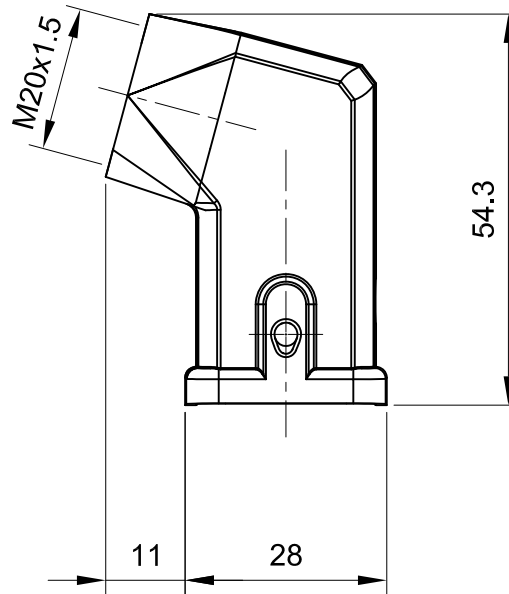

B

B

C

C

D

D

 All Dimensions in mm Original Size DIN A4	Date 2020-01-23	Drawing No. TC0416782	Rev. A00	Scale 1:1
	 InKonn® InKonn (Suzhou) Electric Technology Co.,Ltd.	Part No. 10 02 003 0101	Created by Shuxu Huang	Checked by Yiyi Luo
Type Name HMA3-SE-DB-M20				